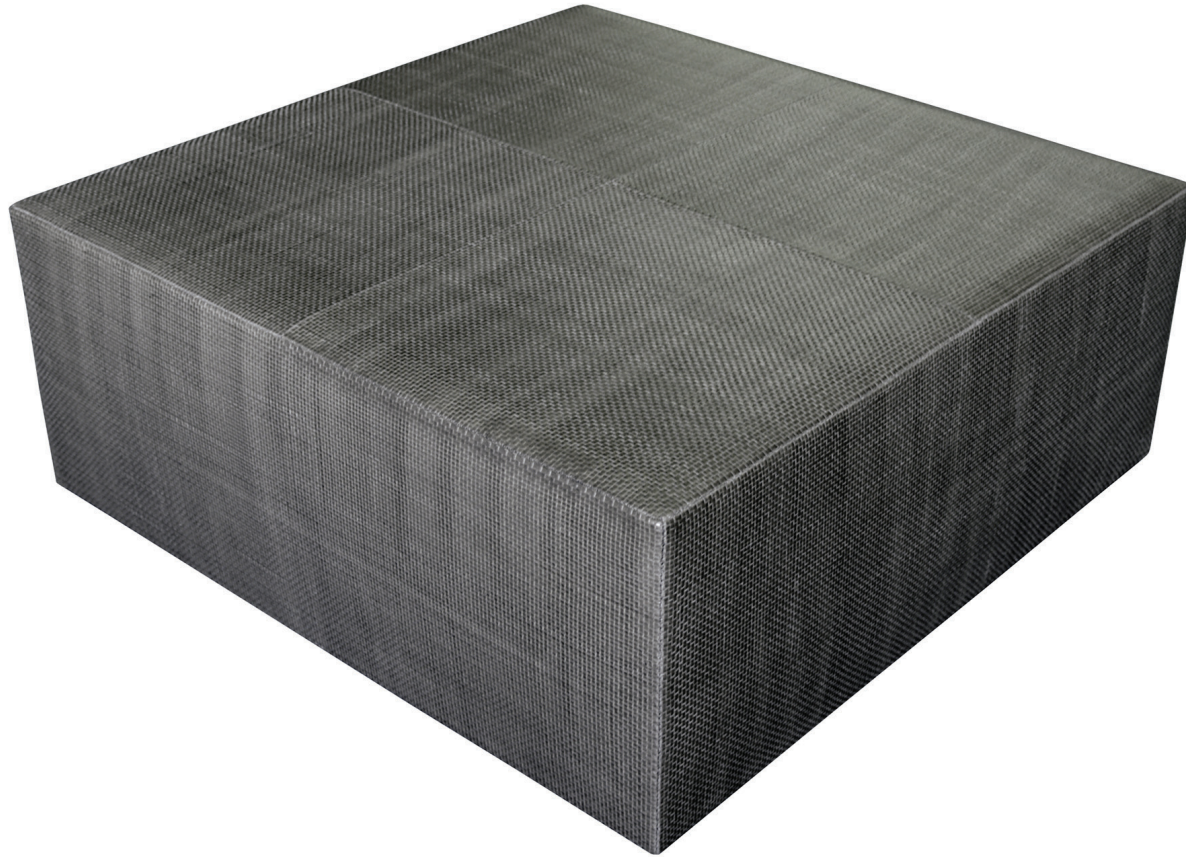

K

05888

Bench

42" w

42" d

17" h

Custom sizes available

KROLL FURNITURE