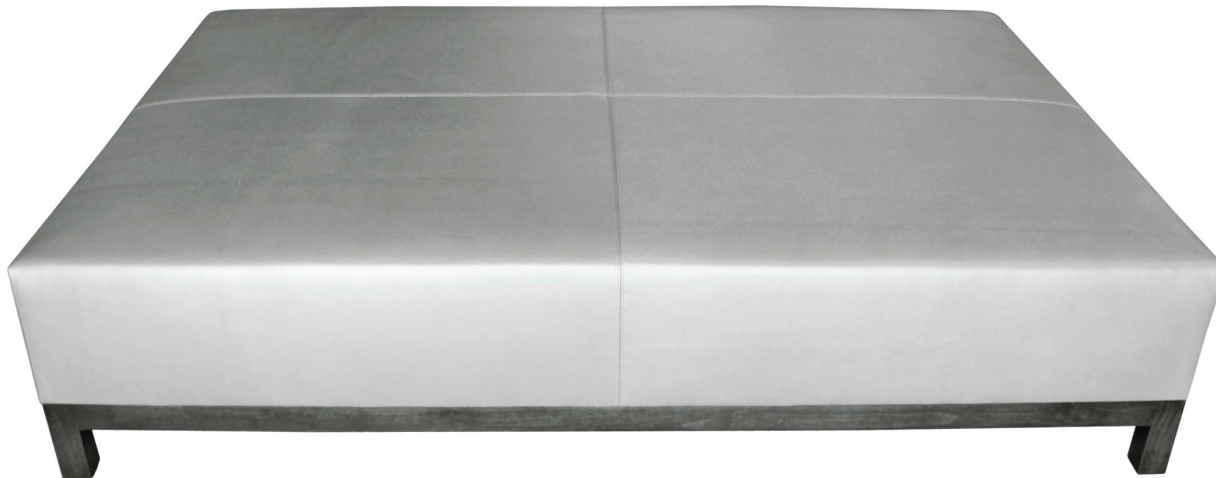

K

05254

Ottoman

72" w

48" d

16" h

Custom sizes available

KROLL FURNITURE