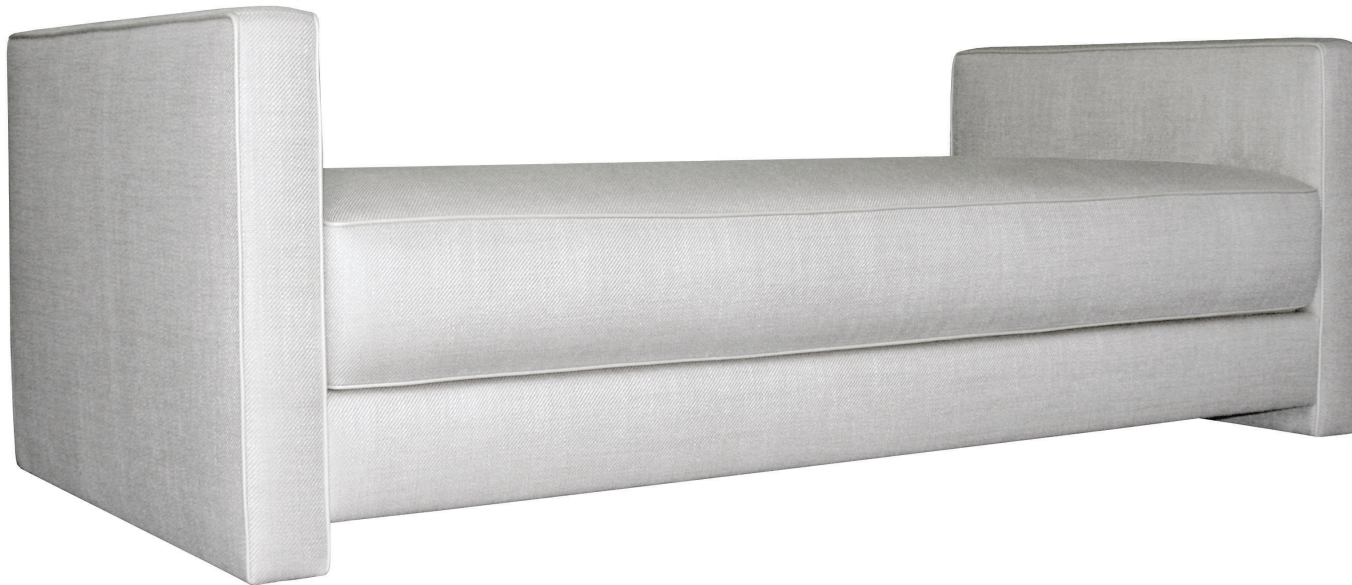

K

03306

Daybed

83.5" w

38.5" d

26" h

Custom sizes available

KROLL FURNITURE